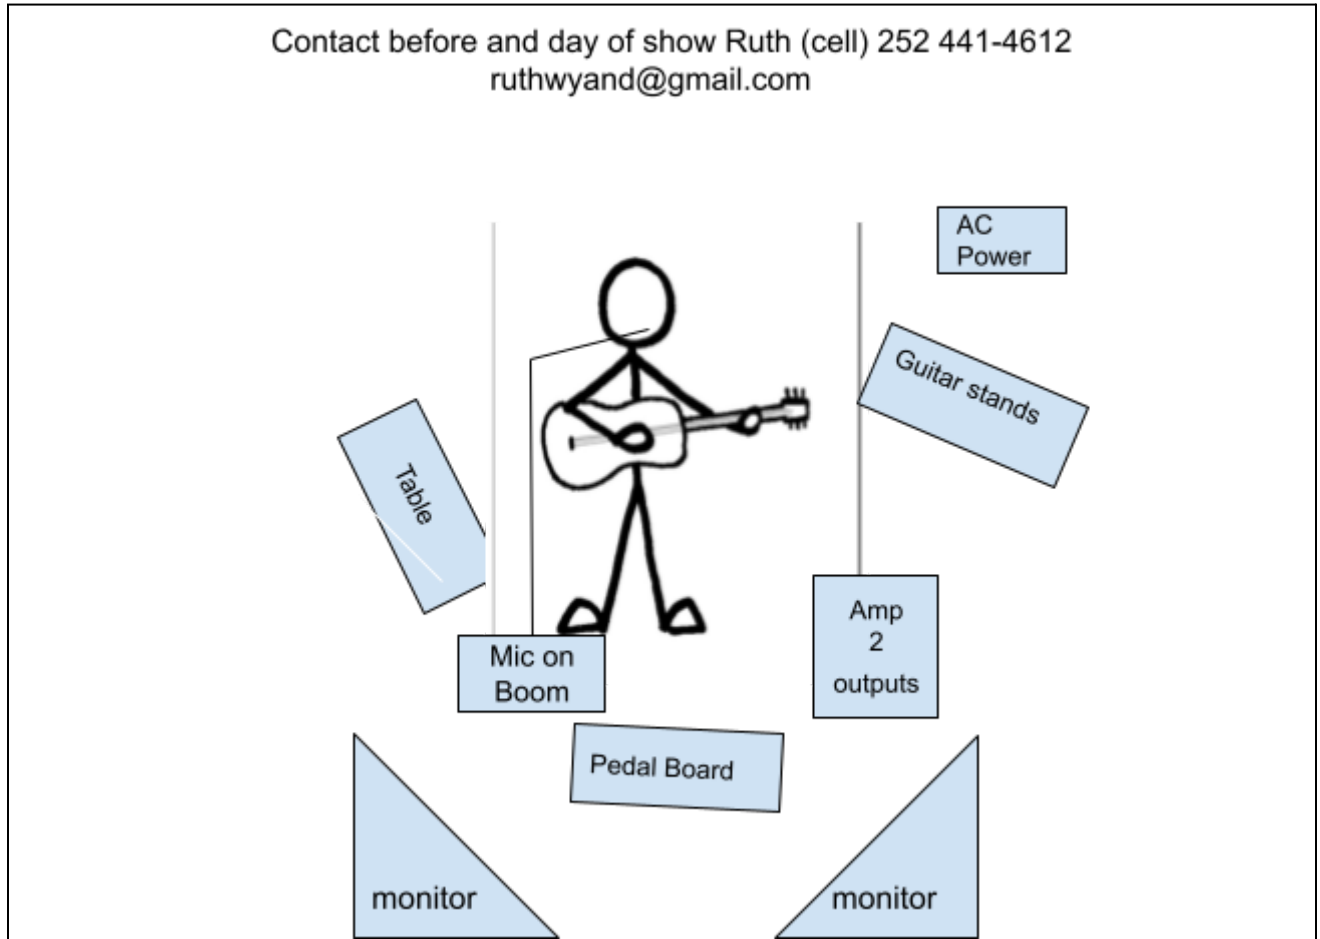

Ruth Wyand

vocals, acoustic & resonator guitars

INPUTS

NOTES

| | | |
|----|------------------------------------|--|
| 1. | Vocals on boom stand | Has her own mic (SM86 needs phantom power) |
| 2. | 2 lines direct out from Ruth's amp | Small table |
| 3. | | |