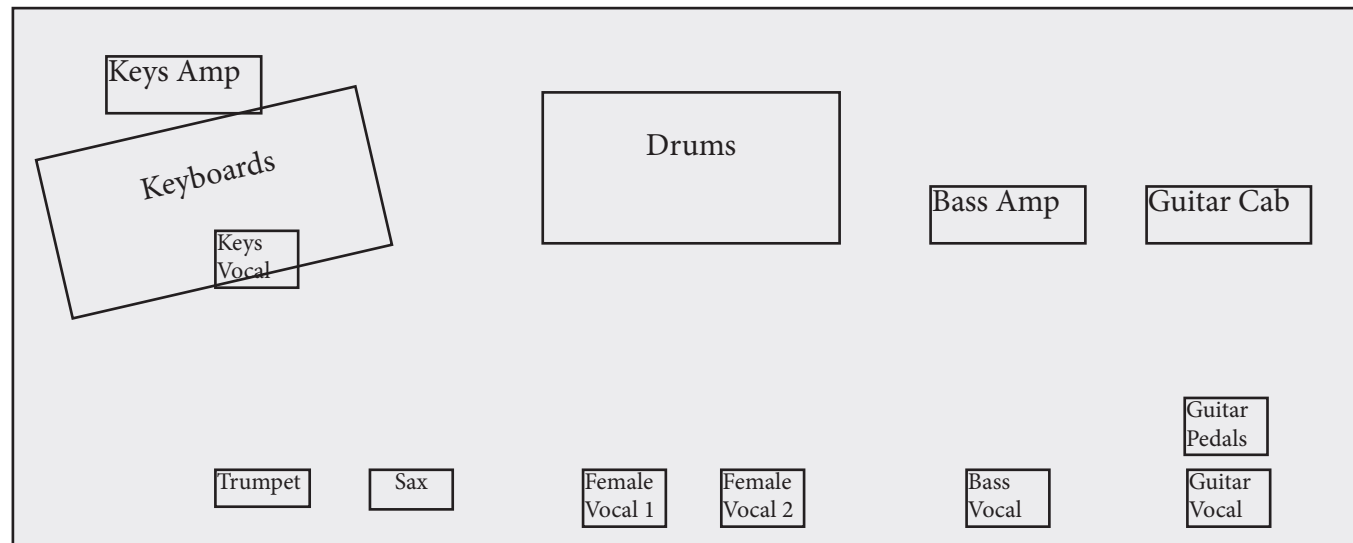

Soul City

Stage plot, input list, tech, and monitor requirements

Questions? Call Dave Kerzner 845-522-2282

Input List

Lead Vocal 1	Mic
Lead Vocal 2	Mic
Guitar Vocal	Mic
Keys Vocal	Mic
Bass Vocal	Mic
Sax	Mic
Trumpet	Mic
Kick	Mic
Snare	Mic
Hi Hat	Mic
Rack Tom 1	Mic
Rack Tom 2	Mic
Floor Tom	Mic
Overhead	Mic
Keyboard 1	DI
Keyboard 2	DI
Bass	DI (built-in)
Guitar	DI (built-in)

Monitor Mixes

8 monitor mixes are preferred - no IEMs
(listed in order of priority):

Lead vocal 1

Lead vocal 2

Sax

Trumpet

Drums

Guitar

Keyboards

Bass