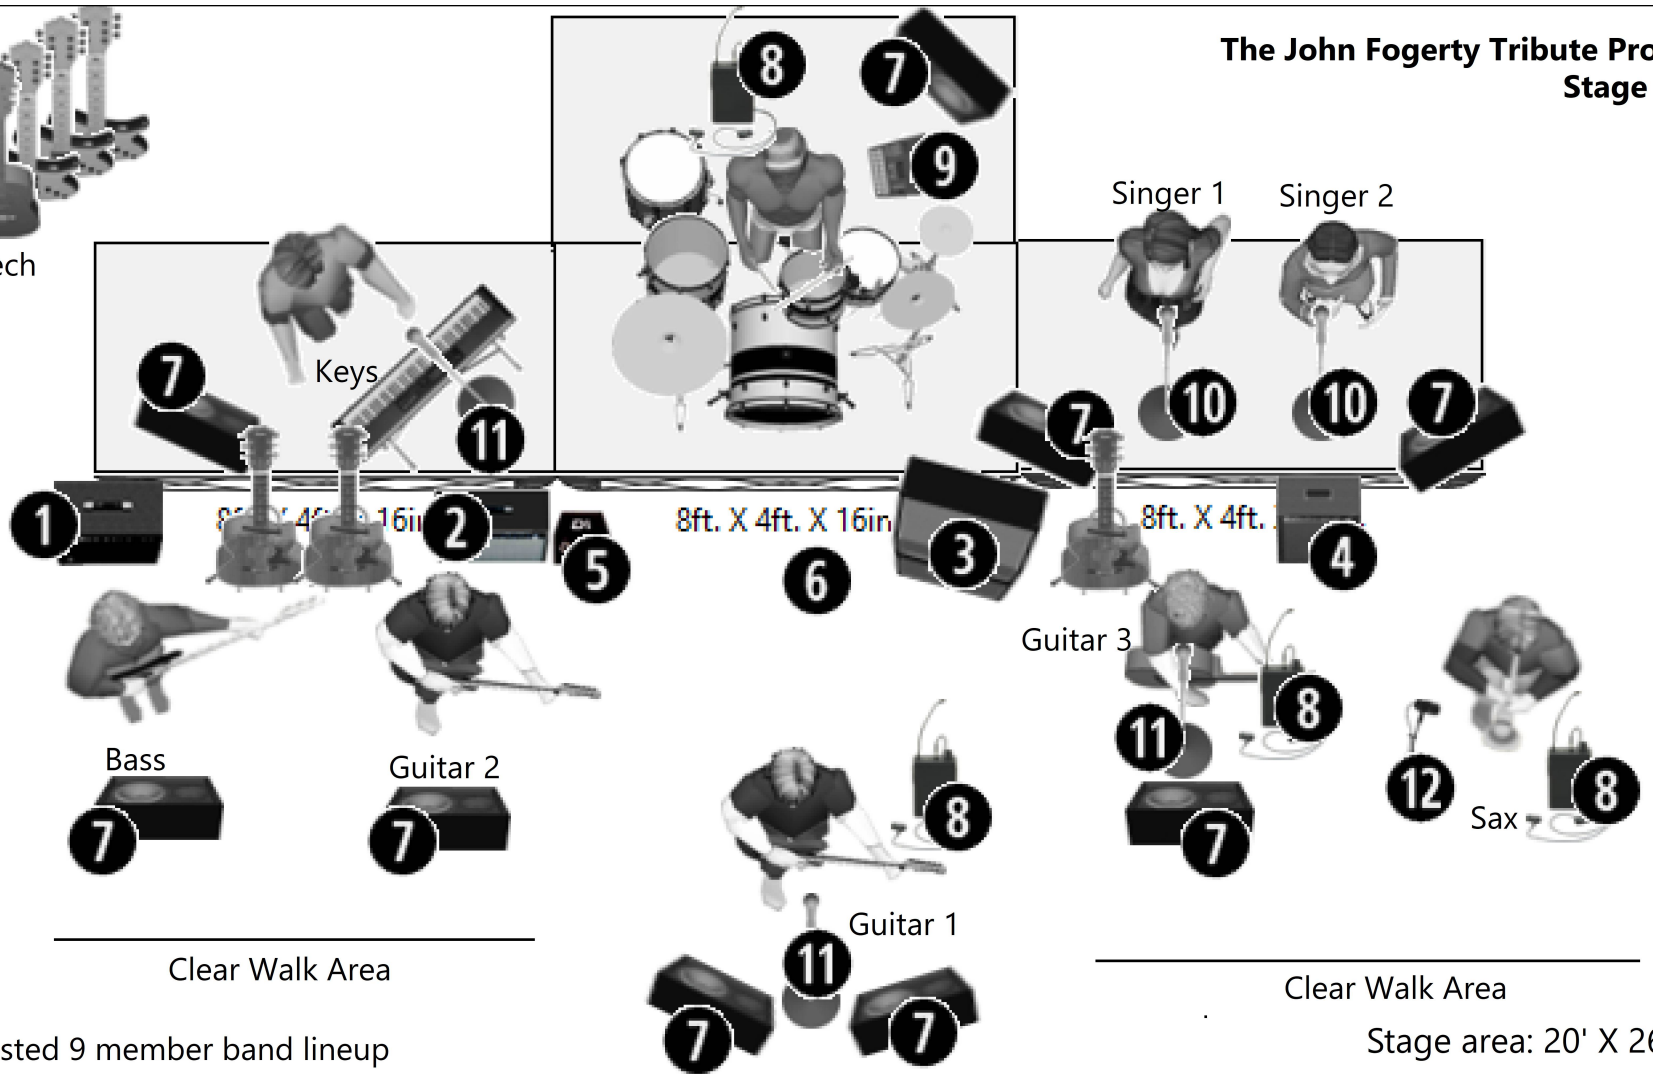

**The John Fogerty Tribute Project
Stage Plot**

Guitar Tech

Suggested 9 member band lineup

Clear Walk Area

Stage area: 20' X 26'

15" Bass Bab

2 12" Guitar Amp

3 2 15" Guitar Cab

4 Acoustic amp/Direct out

5 Acoustic Direct 1

6 Acoustic Direct 2

7 Stage Monitors

8 In Ear Monitor

9 Drum Trigger

10 Straight Mic Stand

11 Boom Mic Stand

12 Sax Clip on Mic