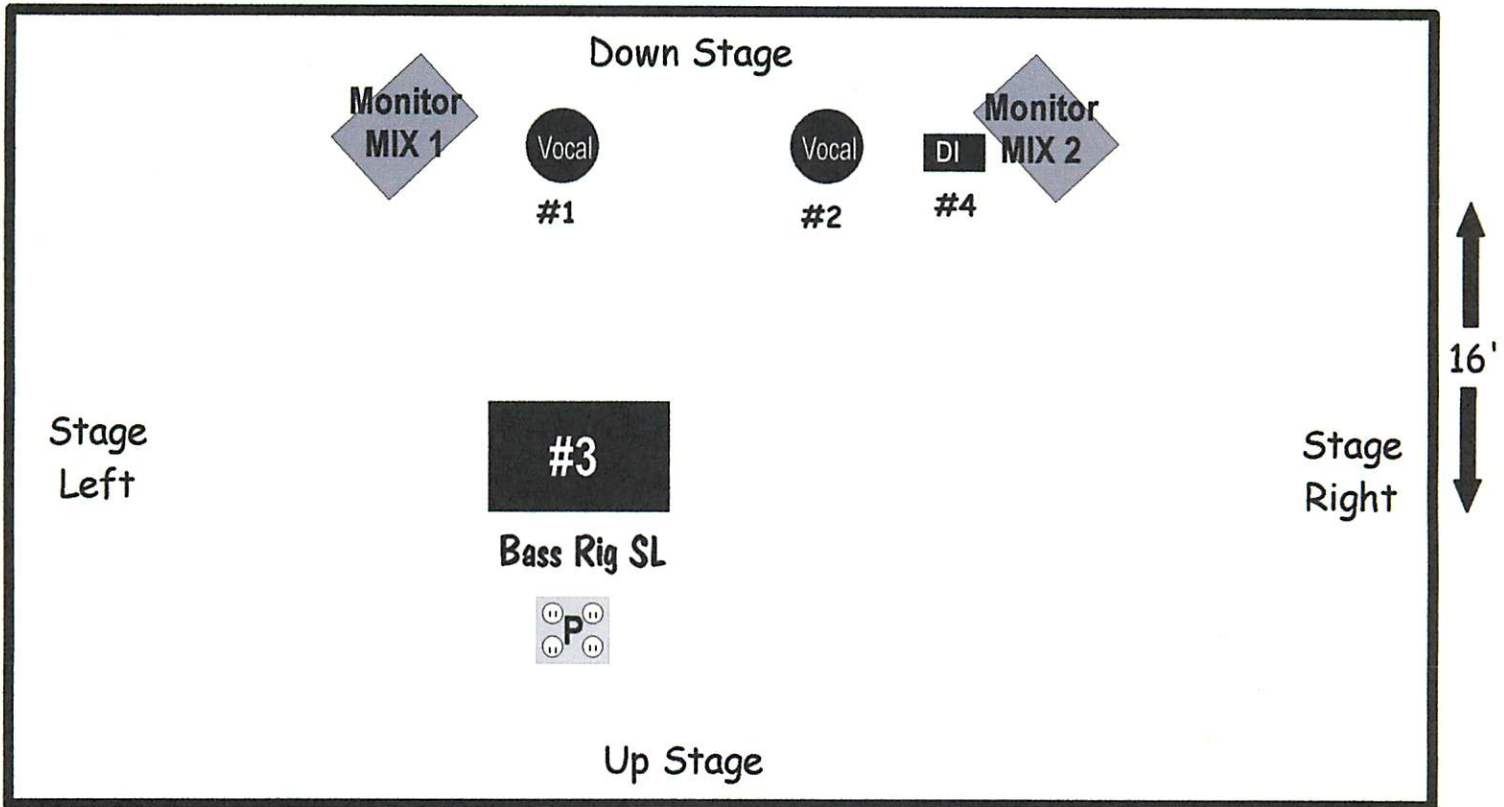

Williams & Ree

STAGE PLOT INPUT LIST

← 24' →

INPUT LIST

1. Mic Shure Sm 58 or better (Williams)
2. Mic Shure Sm 58 or better (Ree)
3. Bass Rig DI w/Guitar Cable
4. Guitar DI w/ Guitar Cable

MIC Stands 2 (2) Tall Stands With Booms

Stage Power Quad Boxes one (1)